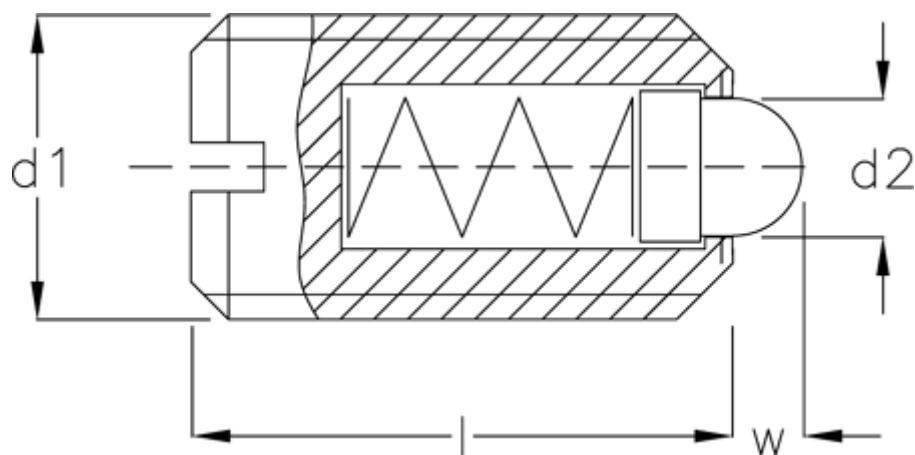

Data Sheet

Article number: 20882515A

Description: E+G
Spring plunger GN 615.1-M20-BSN

Measures

d1	= M20
d2	= 10.0
Length l	= 30
Spring pressure N bottom	= 133.0
Spring pressure N top	= 52.0
W	= 6.5